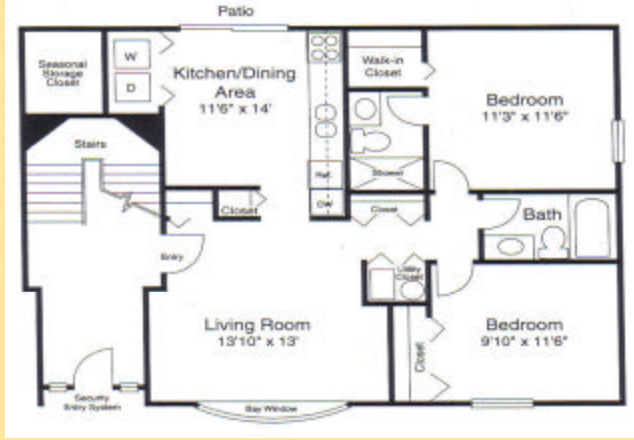

Floorplans

Maple Cove

900 Sq. Ft

2 Bedroom ~ 1 Bath or optional 1 Bedroom/Den

Maple Terrace

900 Sq. Ft

2 Bedroom ~ 2 Bath or optional 1 Bedroom/Den

Maple Manor

900 Sq. Ft

2 Bedroom ~ 1 Bath or optional 1 Bedroom/Den

Maple Wood

1100 Sq. Ft

2 Bedroom ~ 1 Bath ~ Family Room with Fireplace

Maple Leaf

1100 Sq. Ft

2 Bedroom ~ 2 Bath ~ Family Room with Fireplace