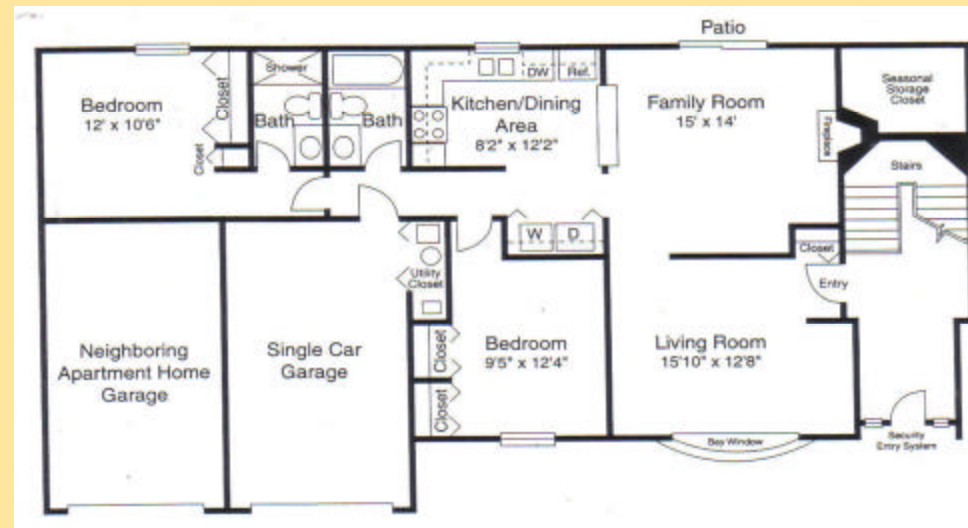

Floorplans

Maple Cove

900 Sq. Ft

2 Bedroom ~ 1 Bath or optional 1 Bedroom/Den

Maple Terrace

900 Sq. Ft

2 Bedroom ~ 2 Bath or optional 1 Bedroom/Den

Maple Manor

900 Sq. Ft

2 Bedroom ~ 1 Bath or optional 1 Bedroom/Den

Maple Wood

1100 Sq. Ft

2 Bedroom ~ 1 Bath ~ Family Room with Fireplace

Maple Leaf

1100 Sq. Ft

2 Bedroom ~ 2 Bath ~ Family Room with Fireplace